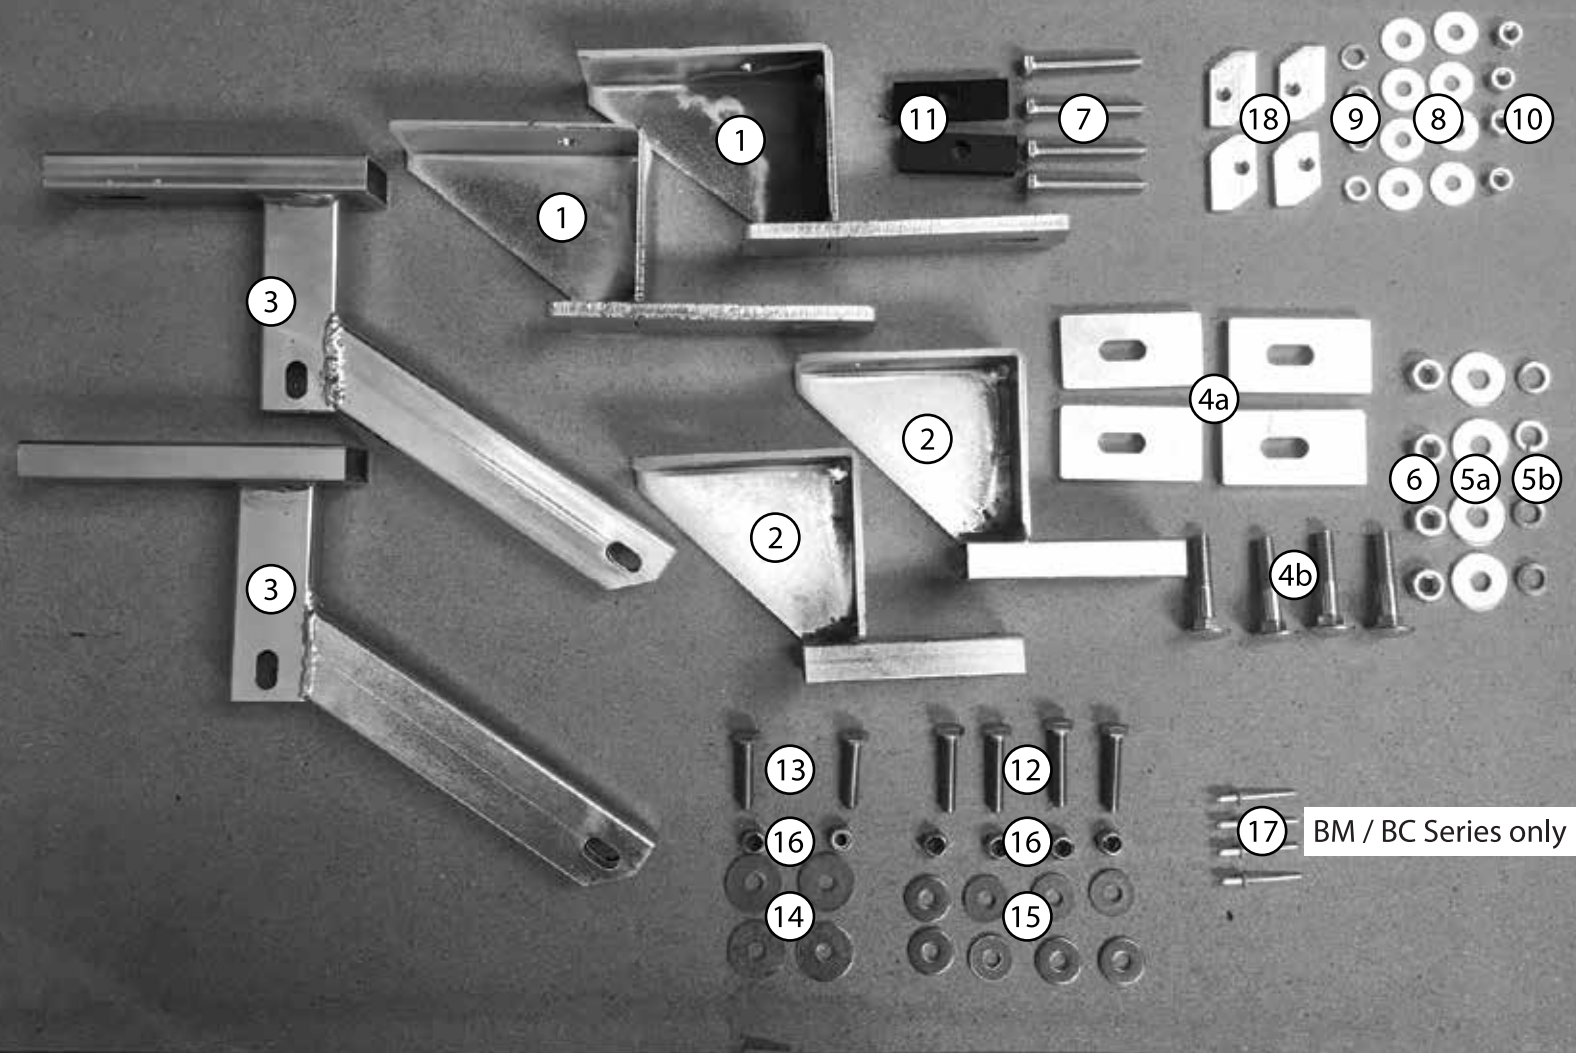

Mounting instructions: Sidebar series GM/GC/BM/BC/RM/RC

Opel Movano Renault Master Nissan NV400

SW17 (46Nm)

SW13 (23Nm)

60 Min.

- | | | | |
|----|---------------------------------------|----|---------------------------------|
| 1 | Front bracket | 9 | M8 Spring washer |
| 2 | Rear bracket | 10 | M8 nut |
| 3 | Middle bracket (Only longwheelbase) | 11 | Plastic spacer |
| 4a | Big plate with slotted hole | 12 | M8x40 Stainless Bolt |
| 4b | M10x40 locking Bolt | 13 | M8x30 Stainless Bolt |
| 5a | M10 Washer | 14 | M8 Stainless washer |
| 5b | M10 Spring washer | 15 | M8 Stainless washer |
| 6 | M10 Nut | 16 | M8 Self locking nut |
| 7 | M8x60 Bolt | 17 | 4x12 Nail (BM/BC Series only) |
| 8 | M8 Washer | 18 | M8 Plate |