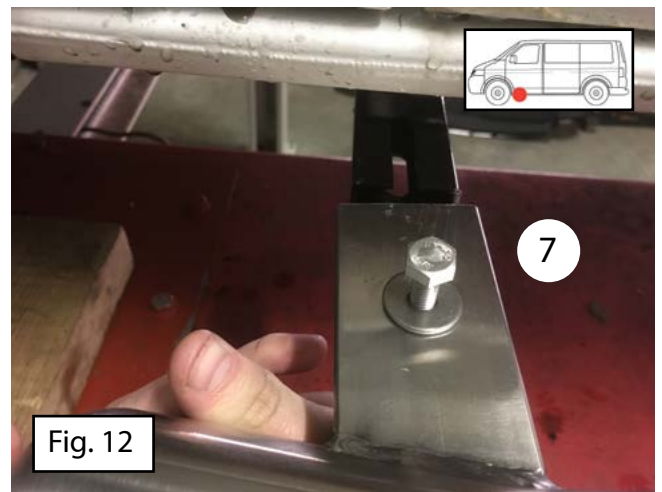

## Mercedes Sprinter 2018+ Front wheel drive

SW13 (23 Nm)

SW17 (46 Nm)

45 Min.

Version: November 2018