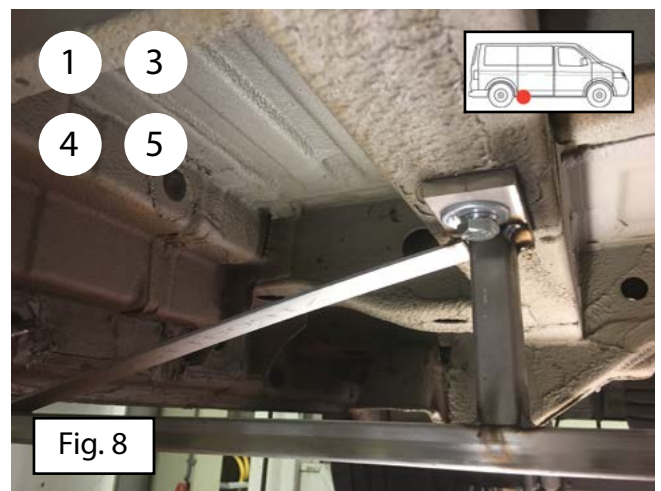

## Mercedes Sprinter 2018+ Front wheel drive

SW13 (23 Nm)

SW17 (46 Nm)

45 Min.

Version: November 2018