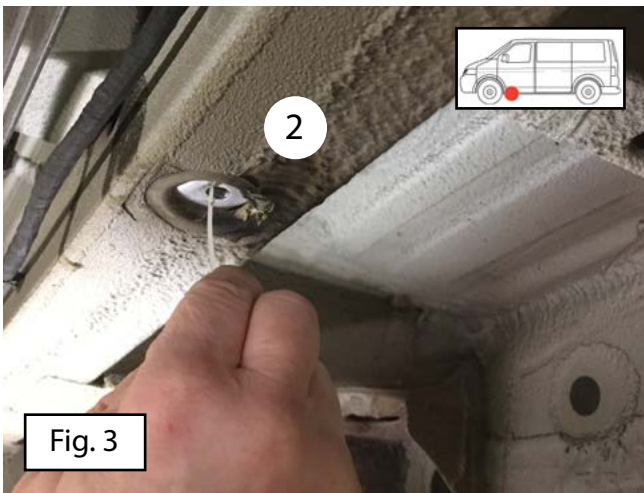

## Mercedes Sprinter 2018+ Front wheel drive

SW13 (23 Nm)

SW17 (46 Nm)

45 Min.

Version: November 2018