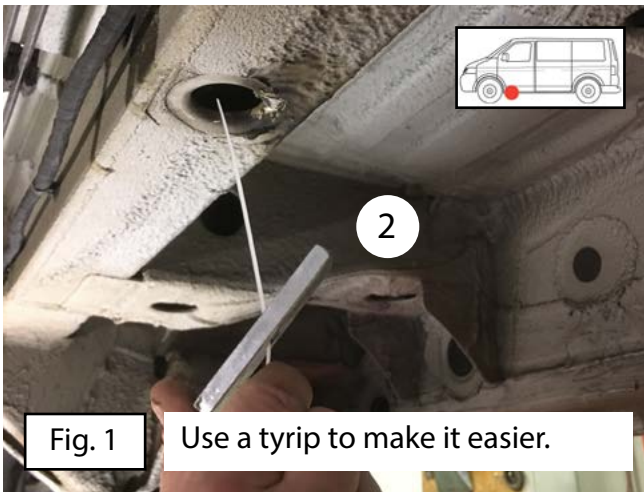

## Mercedes Sprinter 2018+ Front wheel drive

SW13 (23 Nm)

SW17 (46 Nm)

45 Min.

Version: November 2018