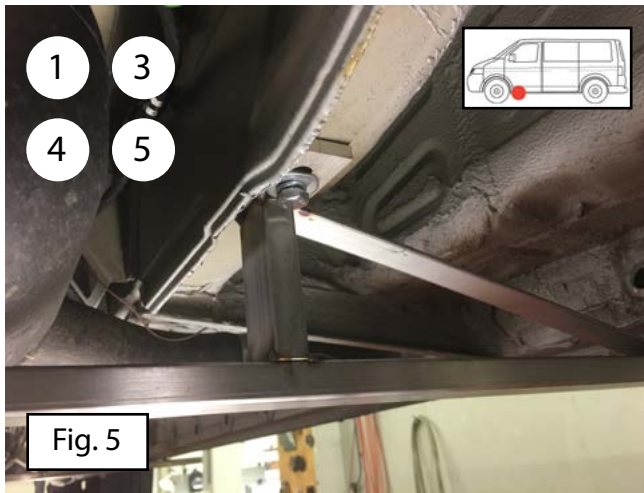

## Mercedes Sprinter 2018+ Front wheel drive

SW13 (23 Nm)

SW17 (46 Nm)

45 Min.

Version: November 2018