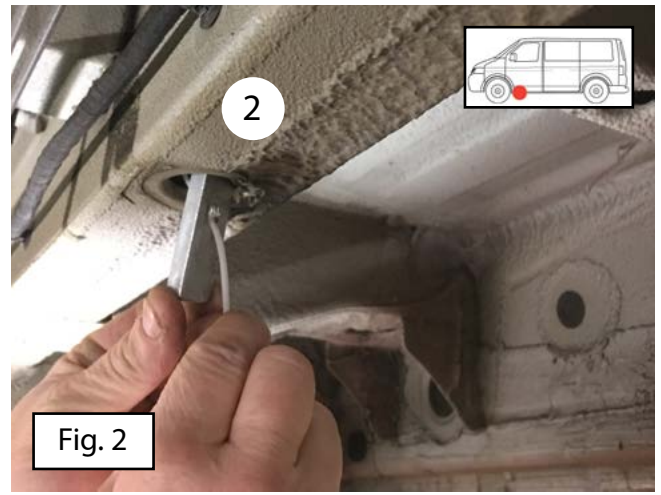

## Mercedes Sprinter 2018+ Front wheel drive

SW13 (23 Nm)

SW17 (46 Nm)

45 Min.

Version: November 2018