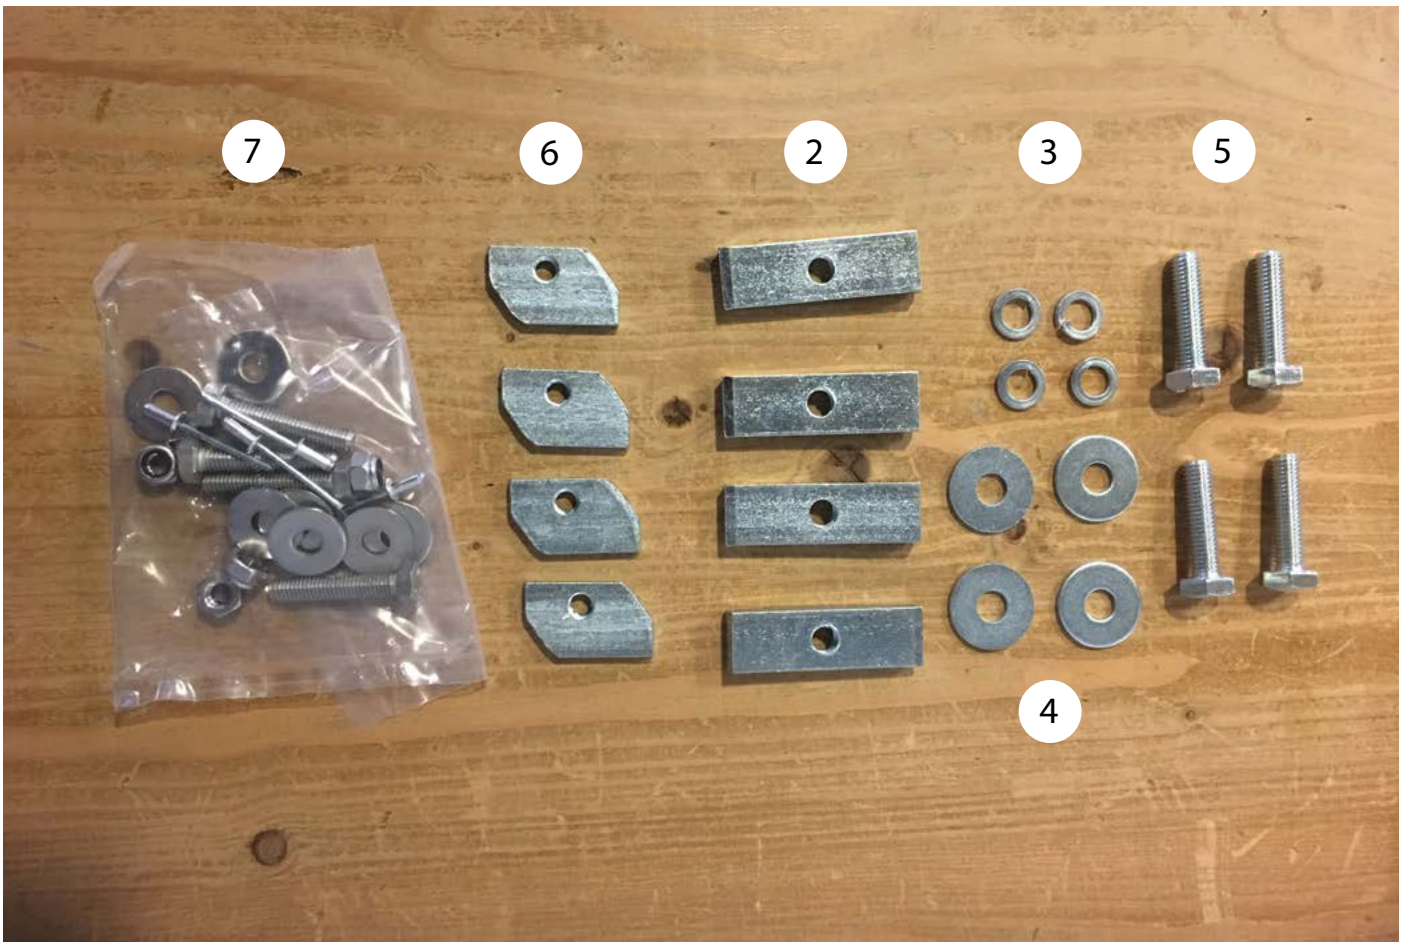

## Mercedes Sprinter 2018+ Front wheel drive

SW13 (23 Nm)

SW17 (46 Nm)

45 Min.

Version: November 2018