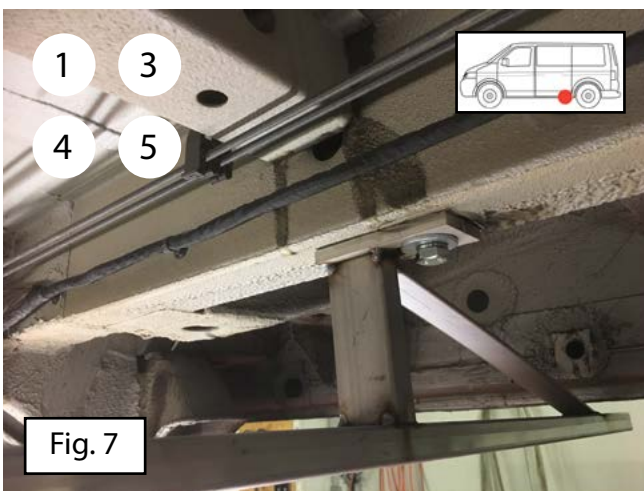

## Mercedes Sprinter 2018+ Front wheel drive

SW13 (23 Nm)

SW17 (46 Nm)

45 Min.

Version: November 2018