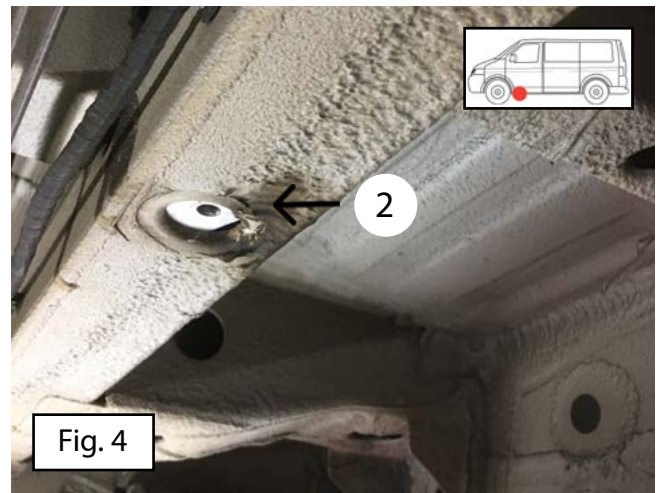

## Mercedes Sprinter 2018+ Front wheel drive

SW13 (23 Nm)

SW17 (46 Nm)

45 Min.

Version: November 2018