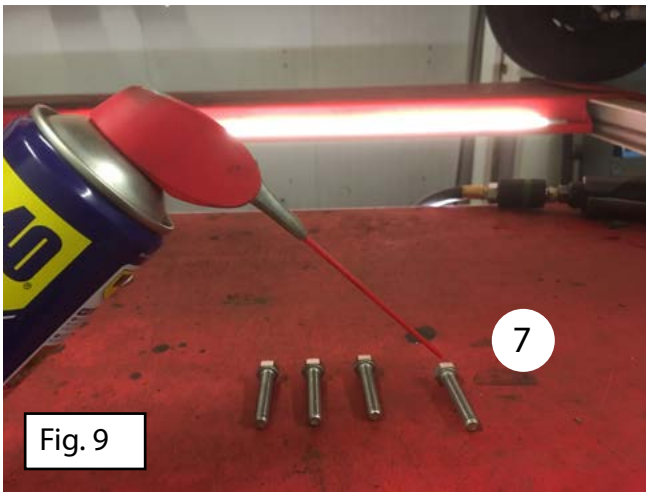

## Mercedes Sprinter 2018+ Front wheel drive

SW13 (23 Nm)

SW17 (46 Nm)

45 Min.

Version: November 2018