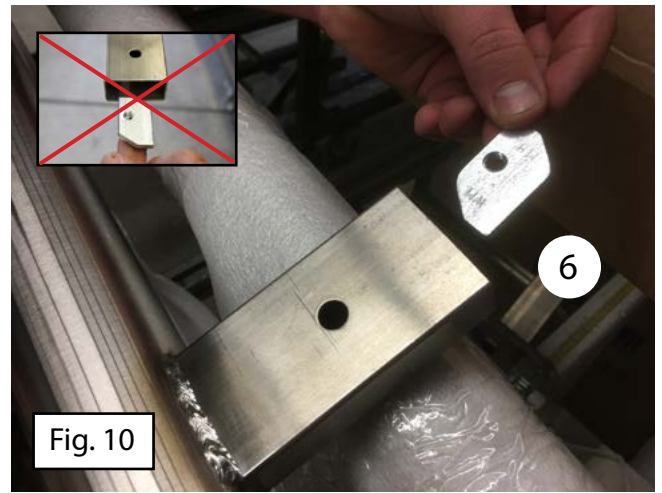

## Mercedes Sprinter 2018+ Front wheel drive

SW13 (23 Nm)

SW17 (46 Nm)

45 Min.

Version: November 2018