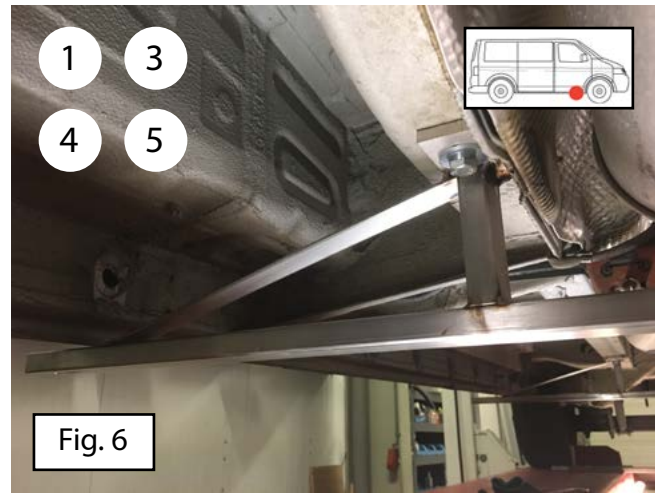

## Mercedes Sprinter 2018+ Front wheel drive

SW13 (23 Nm)

SW17 (46 Nm)

45 Min.

Version: November 2018