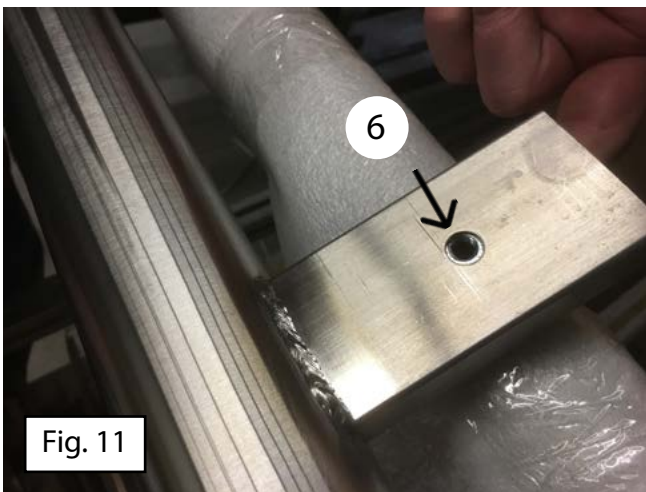

## Mercedes Sprinter 2018+ Front wheel drive

SW13 (23 Nm)

SW17 (46 Nm)

45 Min.

Version: November 2018