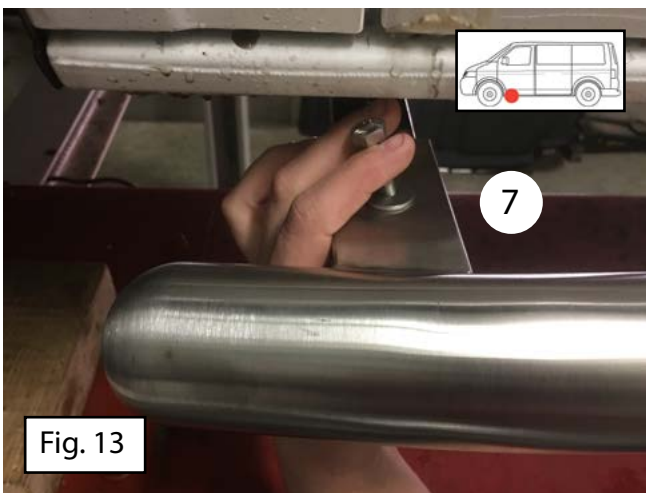

## Mercedes Sprinter 2018+ Front wheel drive

SW13 (23 Nm)

SW17 (46 Nm)

45 Min.

Version: November 2018